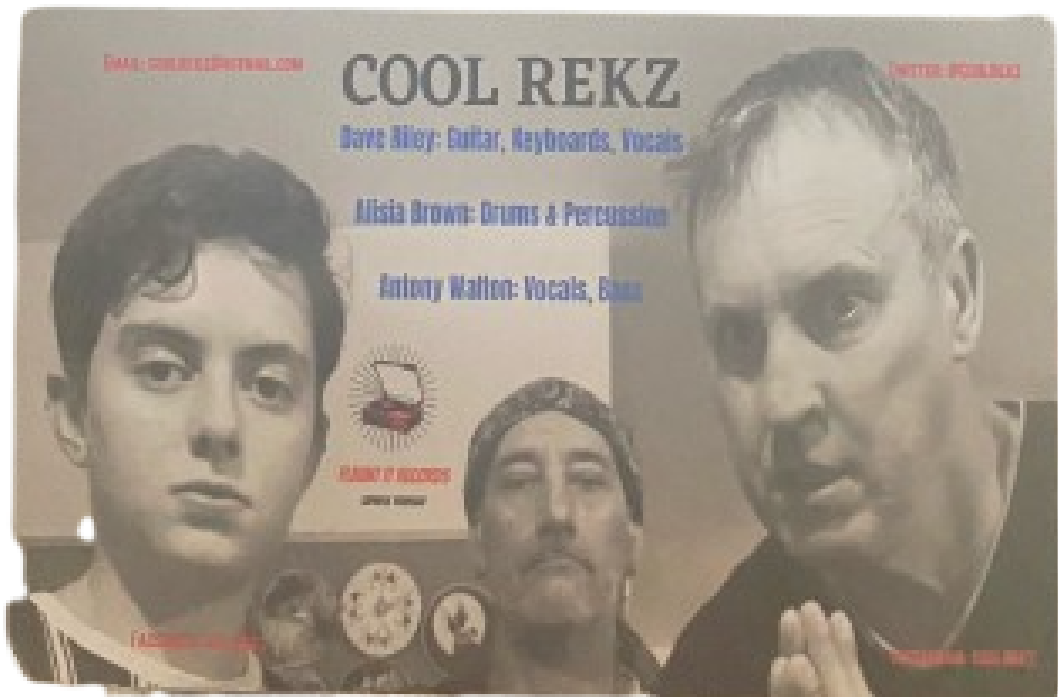

COOLMERCH - 4

DOUBLE SIDED BUSINESS CARD

£4 Delivered

350gsm SILK FINISH

APPROXIMATELY 85 X 55mm