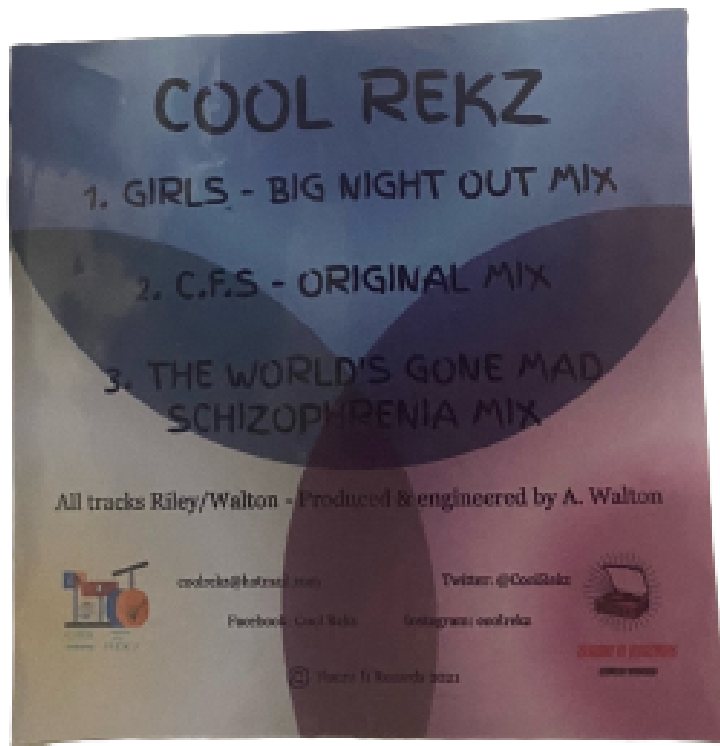

COOLREKZ - 2

3 TRACK EP - EP2

£5.50 Delivered

3 TRACK CD OF PREVIOUSLY UNRELEASED VERSIONS OF GIRLS & C.F.S. ALSO INCLUDES A MIX OF THE WORLDS GONE MAD. COLOUR PRINTED CD & FRONT COVER