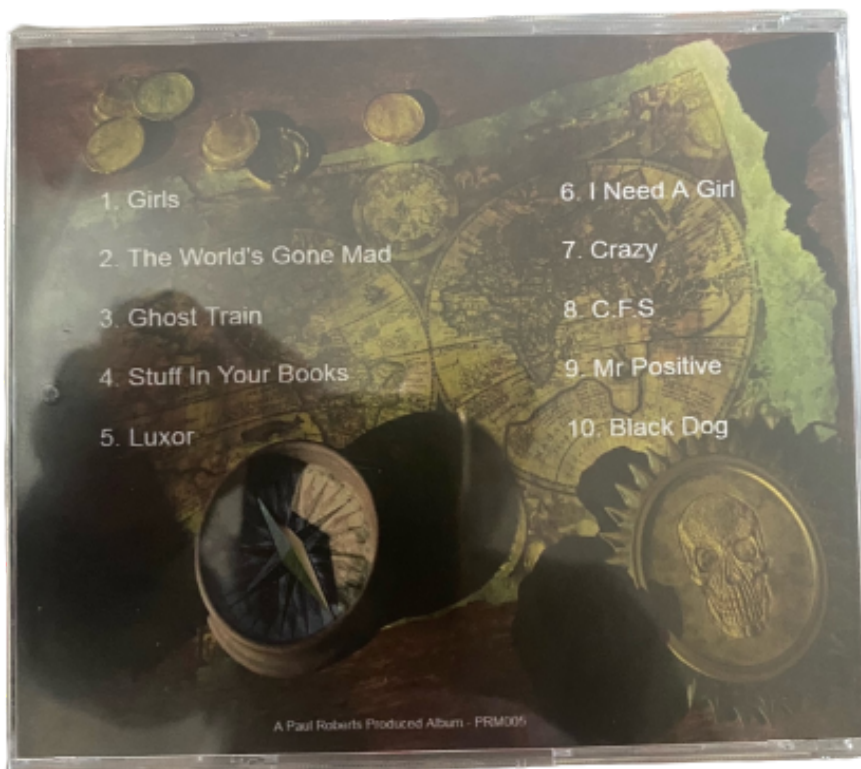

COOLREKZ - 8

THE WORLD'S GONE MAD CD ALBUM

£12.50 Delivered

**10 TRACK CD - FULL Y PRINTED DISC, INNER & OUTER CASE -
COMPLETE WITH 16 PAGE FULL COLOUR BOOKLET WITH BAND
BIO'S & SONG LYRICS**